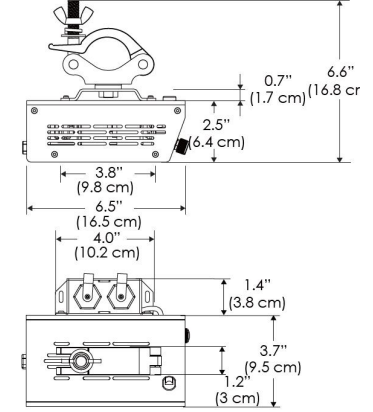

**MECHANICAL FIGURES**

**W500BD-TOX/TON**

**PS**

**PSX**

**W500BD-CLP**

**Mounting Bracket Dimensions ALL-CLP**

\*All -CLP configuration models come with standard DC cables of 6 inches and AC cables of 10 ft.

## PHOTOMETRIC DATA

AMZ

Distance		3' (~0.9 m)	5' (~1.5 m)	10' (~3.0 m)
@4000K	fc	711	363	72
	lux	7647	3898	765
@6500K	fc	712	363	72
	lux	7659	3904	766
Beam Diameter		Ø 2.6' (0.8m)	Ø 4.3' (1.3m)	Ø 8.7' (2.6m)

TB

Distance		3' (~0.9 m)	5' (~1.5 m)	10' (~3.0 m)
@10000K	fc	443	159	42
	lux	4758	1711	450
@20000K	fc	105	41	20
	lux	1128	441	209
Beam Diameter		Ø 2.6' (0.8m)	Ø 4.3' (1.3m)	Ø 8.7' (2.6m)