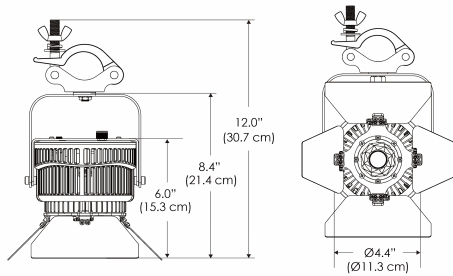

### SPECIFICATIONS

Beam Angle	55°
Spectrum Type	AMZ : Plant Flourish & Growth
	TB : Coral Health & Growth
Control	Intensity (0% - 100%), CCT
LED Source	DiCon Dense Matrix LED
Power Draw	175W max
AC Input Voltage	100 - 240V AC, 60Hz
	100 - 277V AC (only CLP)
Cooling	Fan Cooled
Operating Temperature	32 - 104°F (0 - 40°C)
Fixture Weight	1.9lb (~0.9kg)
Power Supply Weight	1.6lb (~0.7kg)

**MECHANICAL FIGURES**

**W500BD-TOX/TON**

**PS**

**PSX**

**W500BD-CLP**

**Mounting Bracket Dimensions ALL-CLP**

\*All -CLP configuration models come with standard DC cables of 6 inches and AC cables of 10 ft.

## PHOTOMETRIC DATA

AMZ

Distance		3' (~0.9 m)	5' (~1.5 m)	10' (~3.0 m)
@4000K	fc	711	363	72
	lux	7647	3898	765
@6500K	fc	712	363	72
	lux	7659	3904	766
Beam Diameter		Ø 2.6' (0.8m)	Ø 4.3' (1.3m)	Ø 8.7' (2.6m)