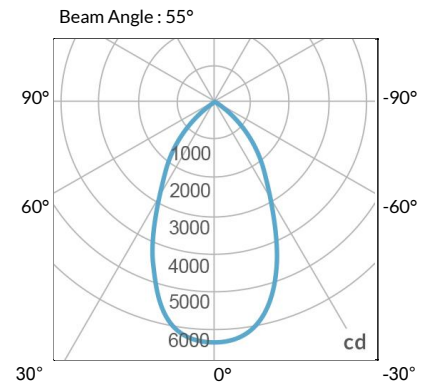

## PHOTOMETRIC DATA

AMZ

Distance		3' (~0.9 m)	5' (~1.5 m)	10' (~3.0 m)
@4000K	fc	711	363	72
	lux	7647	3898	765
@6500K	fc	712	363	72
	lux	7659	3904	766
Beam Diameter		Ø 2.6' (0.8m)	Ø 4.3' (1.3m)	Ø 8.7' (2.6m)

TB

Distance		3' (~0.9 m)	5' (~1.5 m)	10' (~3.0 m)
@10000K	fc	443	159	42
	lux	4758	1711	450
@20000K	fc	105	41	20
	lux	1128	441	209
Beam Diameter		Ø 2.6' (0.8m)	Ø 4.3' (1.3m)	Ø 8.7' (2.6m)