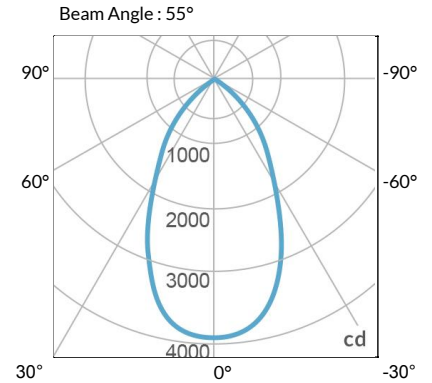

## PHOTOMETRIC DATA

AMZ

Distance		3' (~0.9 m)	5' (~1.5 m)	10' (~3.0 m)
@4000K	fc	711	363	72
	lux	7647	3898	765
@6500K	fc	712	363	72
	lux	7659	3904	766
Beam Diameter		Ø 2.6' (0.8m)	Ø 4.3' (1.3m)	Ø 8.7' (2.6m)

TB

Distance		3' (~0.9 m)	5' (~1.5 m)	10' (~3.0 m)
@10000K	fc	443	159	42
	lux	4758	1711	450
@20000K	fc	105	41	20
	lux	1128	441	209
Beam Diameter		Ø 2.6' (0.8m)	Ø 4.3' (1.3m)	Ø 8.7' (2.6m)