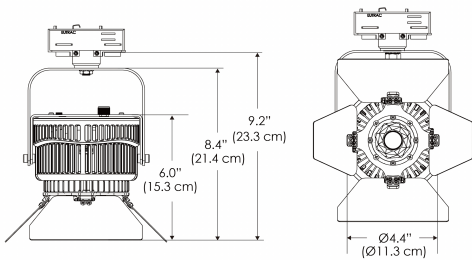

W500BD-TEX

Legacy product