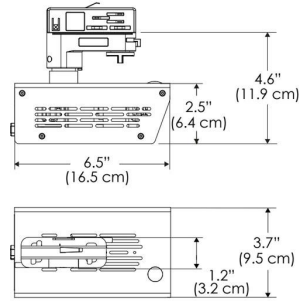

### SPECIFICATIONS

Beam Angle	55°
Spectrum Type	AMZ : Plant Flourish & Growth
	TB : Coral Health & Growth
Control	Intensity (0% - 100%), CCT
LED Source	DiCon Dense Matrix LED
Power Draw	175W max
AC Input Voltage	100 - 240V AC, 60Hz
	100 - 277V AC (only CLP)
Cooling	Fan Cooled
Operating Temperature	32 - 104°F (0 - 40°C)
Fixture Weight	1.9lb (~0.9kg)
Power Supply Weight	1.6lb (~0.7kg)

**MECHANICAL FIGURES**

**W500BD-TOX/TON**

**PS**

**PSX**

**W500BD-CLP**

**Mounting Bracket Dimensions ALL-CLP**

\*All -CLP configuration models come with standard DC cables of 6 inches and AC cables of 10 ft.