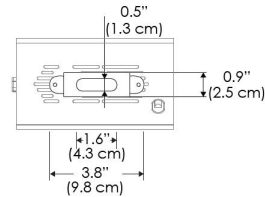

**MECHANICAL FIGURES**

**W500BD-TOX/TON**

**PS**

**PSX**

**W500BD-CLP**

**Mounting Bracket Dimensions ALL-CLP**

\*All -CLP configuration models come with standard DC cables of 6 inches and AC cables of 10 ft.

## PHOTOMETRIC DATA

AMZ

Distance		3' (~0.9 m)	5' (~1.5 m)	10' (~3.0 m)
@4000K	fc	711	363	72
	lux	7647	3898	765
@6500K	fc	712	363	72
	lux	7659	3904	766
Beam Diameter		Ø 2.6' (0.8m)	Ø 4.3' (1.3m)	Ø 8.7' (2.6m)

TB

Distance		3' (~0.9 m)	5' (~1.5 m)	10' (~3.0 m)
@10000K	fc	443	159	42
	lux	4758	1711	450
@20000K	fc	105	41	20
	lux	1128	441	209
Beam Diameter		Ø 2.6' (0.8m)	Ø 4.3' (1.3m)	Ø 8.7' (2.6m)