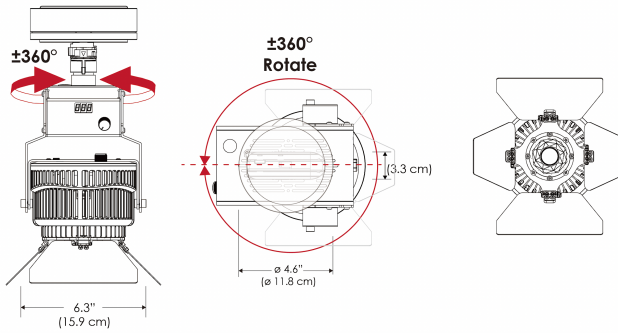

MECHANICAL FIGURES

W500BD-MPT