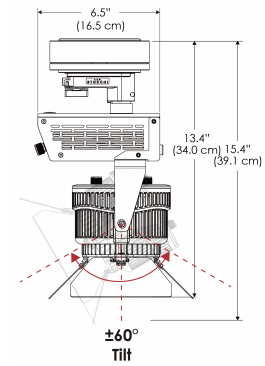

**MECHANICAL FIGURES**

**W500BD-TOX/TON**

**PS**

**PSX**

**W500BD-CLP**

**Mounting Bracket Dimensions ALL-CLP**

\*All -CLP configuration models come with standard DC cables of 6 inches and AC cables of 10 ft.

## PHOTOMETRIC DATA

AMZ

Distance		3' (~0.9 m)	5' (~1.5 m)	10' (~3.0 m)
@4000K	fc	711	363	72
	lux	7647	3898	765
@6500K	fc	712	363	72
	lux	7659	3904	766
Beam Diameter		Ø 2.6' (0.8m)	Ø 4.3' (1.3m)	Ø 8.7' (2.6m)

TB

Distance		3' (~0.9 m)	5' (~1.5 m)	10' (~3.0 m)
@10000K	fc	443	159	42
	lux	4758	1711	450
@20000K	fc	105	41	20
	lux	1128	441	209
Beam Diameter		Ø 2.6' (0.8m)	Ø 4.3' (1.3m)	Ø 8.7' (2.6m)