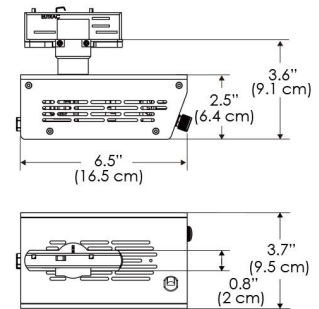

W500BD-TEX

Legacy product