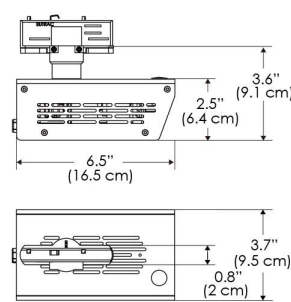

W500BD-TEX

Legacy product