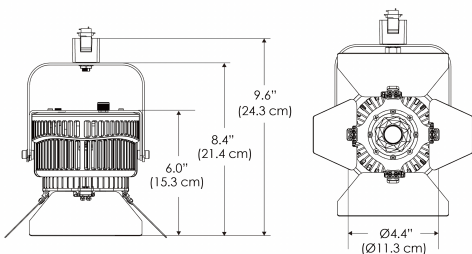

W500BD-TG

Legacy product