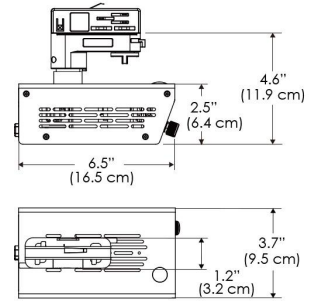

**MECHANICAL FIGURES**

**W500BD-TOX/TON**

**PS**

**PSX**

**W500BD-CLP**

**Mounting Bracket Dimensions ALL-CLP**

\*All -CLP configuration models come with standard DC cables of 6 inches and AC cables of 10 ft.

## PHOTOMETRIC DATA

AMZ

Distance		3' (~0.9 m)	5' (~1.5 m)	10' (~3.0 m)
@4000K	fc	711	363	72
	lux	7647	3898	765
@6500K	fc	712	363	72
	lux	7659	3904	766
Beam Diameter		Ø 2.6' (0.8m)	Ø 4.3' (1.3m)	Ø 8.7' (2.6m)

TB

Distance		3' (~0.9 m)	5' (~1.5 m)	10' (~3.0 m)
@10000K	fc	443	159	42
	lux	4758	1711	450
@20000K	fc	105	41	20
	lux	1128	441	209
Beam Diameter		Ø 2.6' (0.8m)	Ø 4.3' (1.3m)	Ø 8.7' (2.6m)