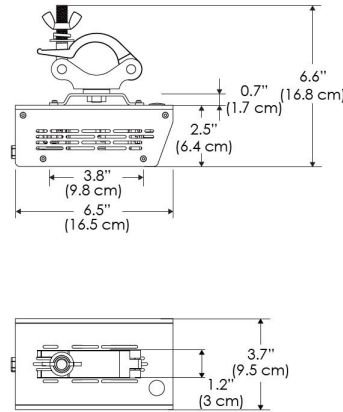

**MECHANICAL FIGURES**

**W500BD-TOX/TON**

**PS**

**PSX**

**W500BD-CLP**

**Mounting Bracket Dimensions ALL-CLP**

\*All -CLP configuration models come with standard DC cables of 6 inches and AC cables of 10 ft.

## PHOTOMETRIC DATA

AMZ

Distance		3' (~0.9 m)	5' (~1.5 m)	10' (~3.0 m)
@4000K	fc	711	363	72
	lux	7647	3898	765
@6500K	fc	712	363	72
	lux	7659	3904	766
Beam Diameter		Ø 2.6' (0.8m)	Ø 4.3' (1.3m)	Ø 8.7' (2.6m)

TB

Distance		3' (~0.9 m)	5' (~1.5 m)	10' (~3.0 m)
@10000K	fc	443	159	42
	lux	4758	1711	450
@20000K	fc	105	41	20
	lux	1128	441	209
Beam Diameter		Ø 2.6' (0.8m)	Ø 4.3' (1.3m)	Ø 8.7' (2.6m)