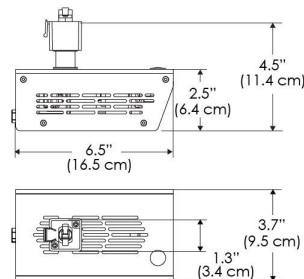

W500BD-TG

Legacy product