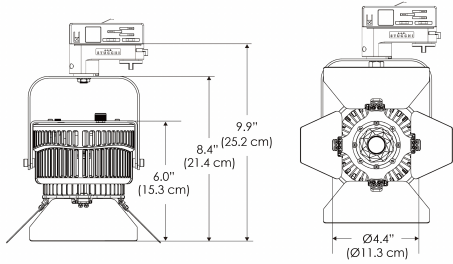

#### Plug/Connection

US US 120V  
EU EU 220V  
277 US 277V (only with CLP)

### SPECIFICATIONS

Beam Angle	55°
Spectrum Type	AMZ : Plant Flourish & Growth
	TB : Coral Health & Growth
Control	Intensity (0% - 100%), CCT
LED Source	DiCon Dense Matrix LED
Power Draw	175W max
AC Input Voltage	100 - 240V AC, 60Hz
	100 - 277V AC (only CLP)
Cooling	Fan Cooled
Operating Temperature	32 - 104°F (0 - 40°C)
Fixture Weight	1.9lb (~0.9kg)
Power Supply Weight	1.6lb (~0.7kg)

**MECHANICAL FIGURES**

**W500BD-TOX/TON**

**PS**

**PSX**

**W500BD-CLP**

**Mounting Bracket Dimensions ALL-CLP**

\*All -CLP configuration models come with standard DC cables of 6 inches and AC cables of 10 ft.